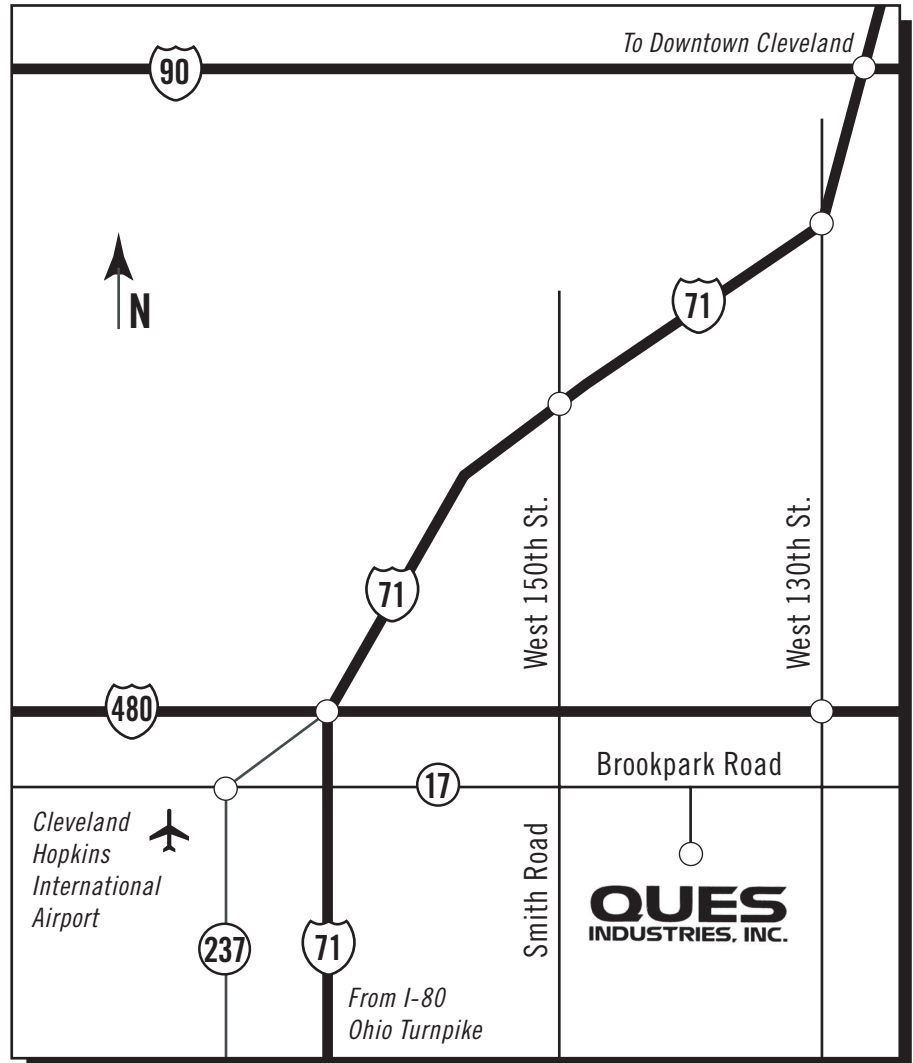

Directions to Ques

Directions from the West

- Take I-80/Ohio Turnpike East to I-480 East
- Exit on West 130th/West 150th/Brookpark Road
- Turn right on Brookpark Road at the exit
- Turn left at the first light – West 140th Street to the end of the cul-de-sac

Directions from the South or Southwest

- Take I-71 North to I-480 East
- Exit on West 130th/West 150th/Brookpark Road
- Turn right on Brookpark Road at the exit
- Turn left at the first light – West 140th Street to the end of the cul-de-sac

Directions from the East – I-90

- Take I-90 West to I-71 South near downtown Cleveland
- Exit on West 130th Street
- Turn left on West 130th Street at the exit
- Turn right on Brookpark Road
- Turn left on West 140th Street to the end of the cul-de-sac

Directions from the East – I-80 Turnpike

- Take I-80/Ohio Turnpike West to I-71 North
- Take I-71 North to I-480 East
- Exit on West 130th/West 150th/Brookpark Road
- Turn right on Brookpark Road at the exit
- Turn left at the first light – West 140th Street to the end of the cul-de-sac

Directions from the Southeast

- Take I-77 North to I-480 West
- Exit on West 130th Street
- Turn left on West 130th Street at the exit
- Turn right on Brookpark Road
- Turn left on West 140th street to the end of the cul-de-sac

QUES
INDUSTRIES, INC.

5420 West 140th Street
Cleveland, OH 44142

800-340-8989 *toll free*
216-267-8989 *local*
216-267-8998 *fax*

www.quesinc.com
info@quesinc.com